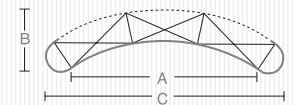

## tech spec

End Panel (Endcap) @ 25%: 112.5 x 560mm  
Full size: 450 x 2240mm  
ZESGEC

Front Main Panel @ 25%: 176.5 x 560mm  
Full size: 706 x 2240  
ZESGMP

Back Main Panel @ 25%: 196.5 x 560mm  
Full size: 786 x 2240  
B/ZESGMP (C)

## dimensions

		CURVE
3 x 3	A	2010
	B	490
	C	2400
4 x 3	A	2530
	B	775
	C	2940

3 bay Zeus

4 bay Zeus